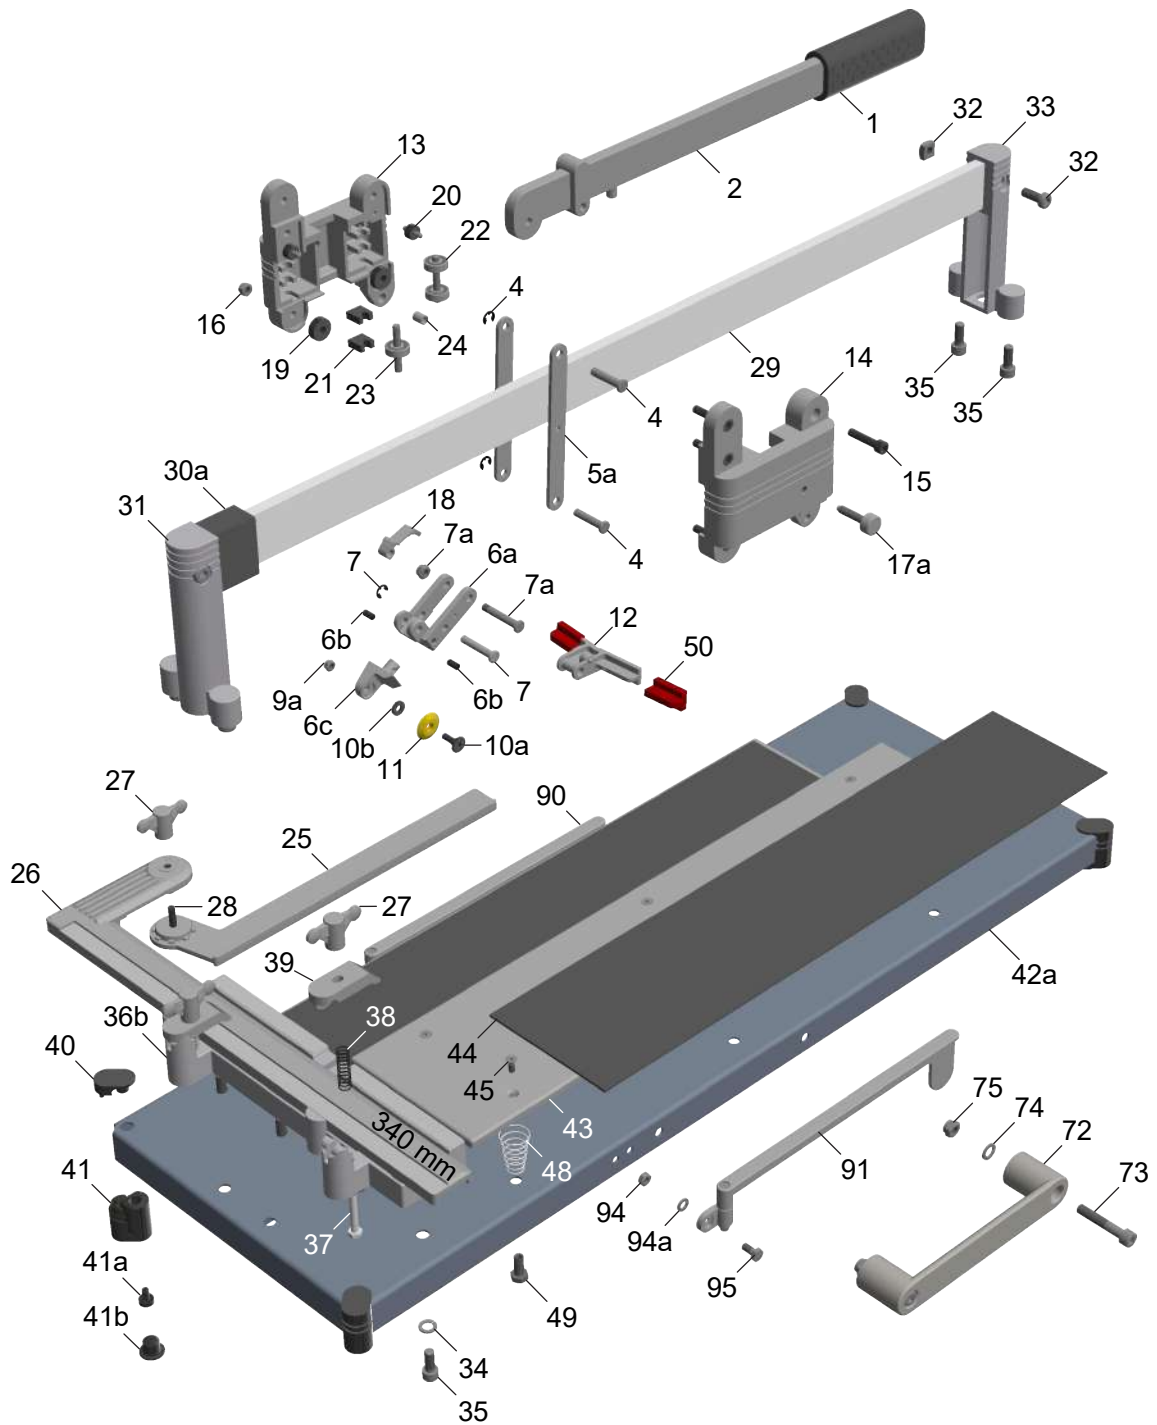

TOPLINE ROCK 630 | 720 | 920 mm

Professionelle Fliesenschneidmaschine

Professional tile cutting machine

Technische Änderungen vorbehalten.
 Technical changes are subject to alteration without notice.

Kaufmann GmbH
 G f is / Austria
 www.kaufmann-tools.at