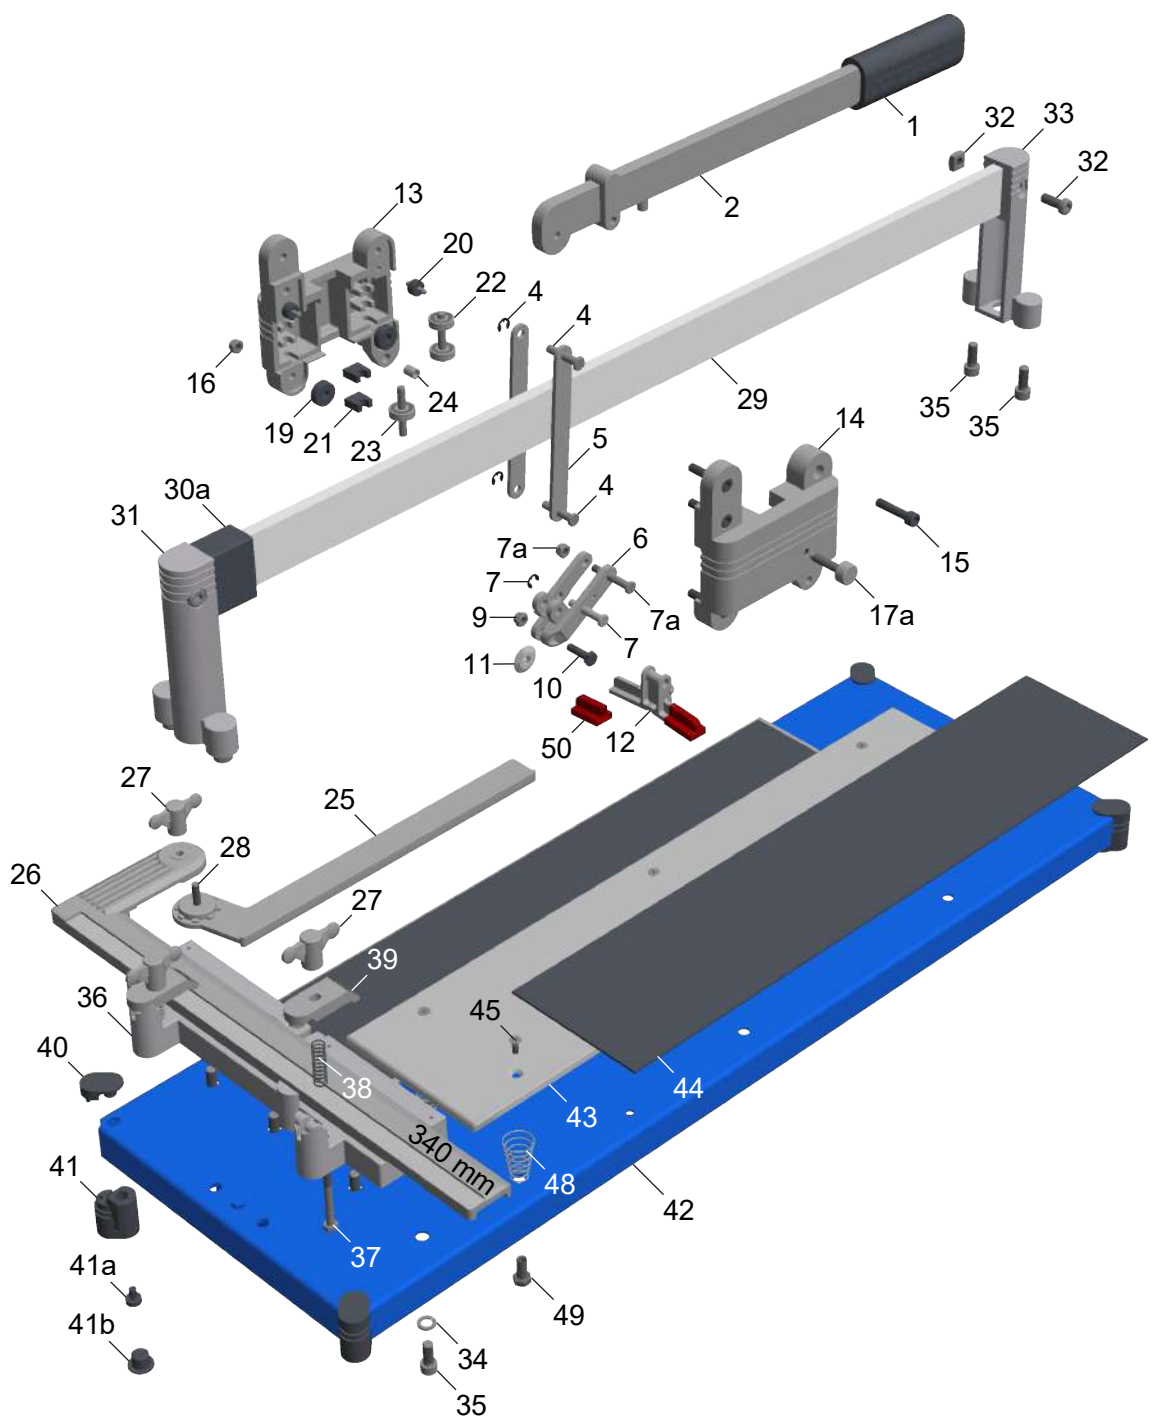

TOPLINE STANDARD 480 | 630 | 720 | 920 MM

Professionelle Fliesenschneidmaschine

Professional tile cutting machine

Technische Änderungen vorbehalten.
Technical changes are subject to alteration without notice.